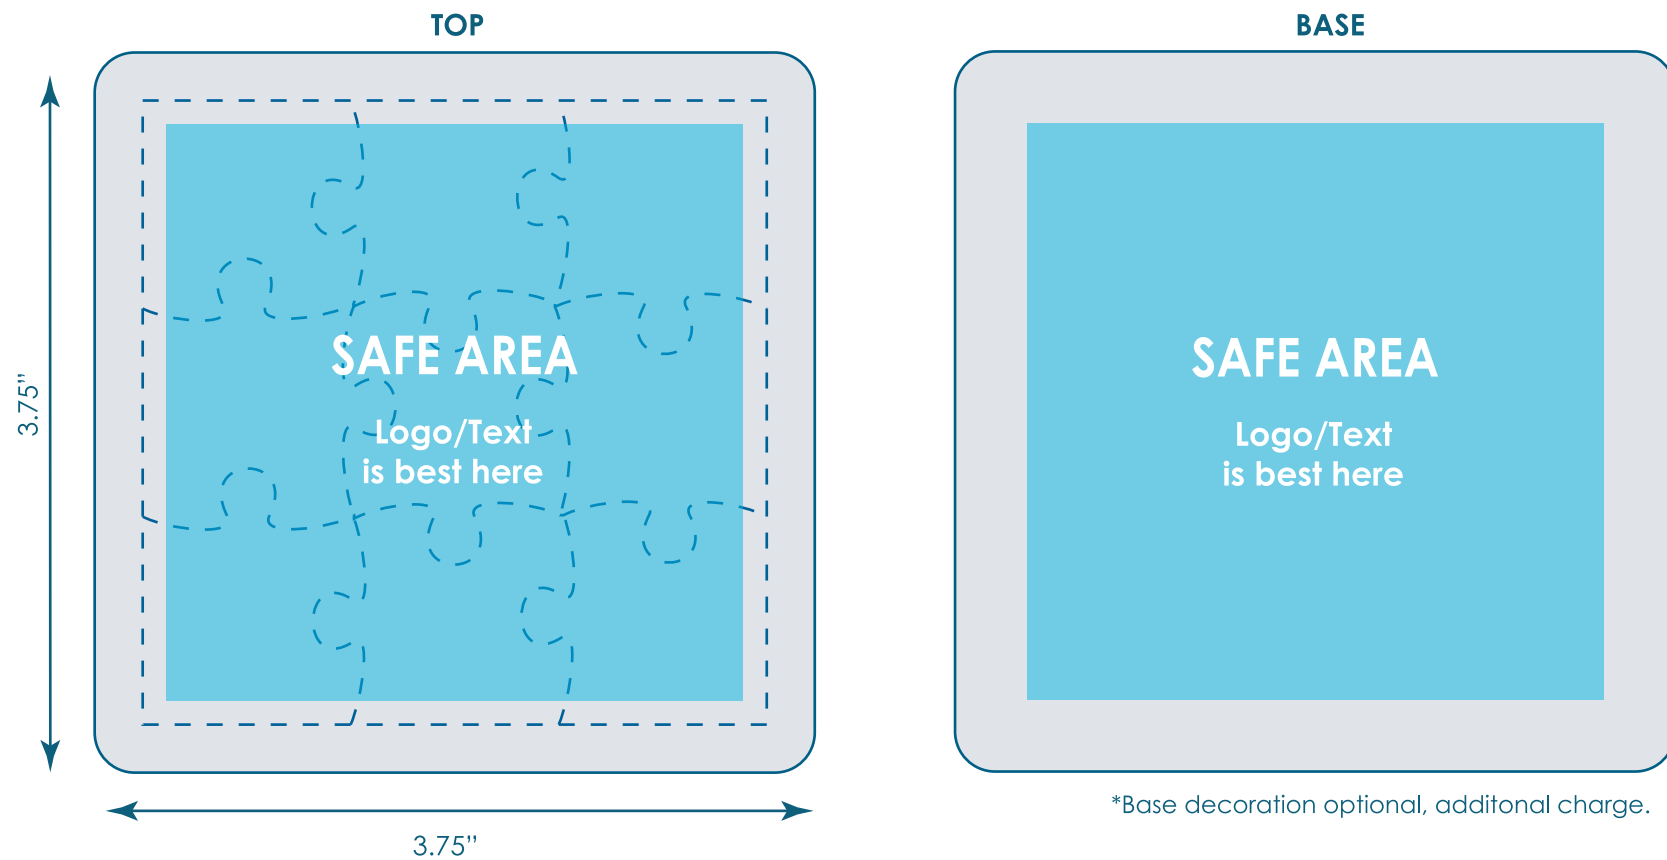

*NOTE: Page 1: SMALL JIGSAW, Page 2: LARGE JIGSAW
Please be sure to design on the template that corresponds to the ordered size!

Small Jigsaw Puzzle

TPZ001

Final product size is approximately: 3.75"x3.75" (WxH)

Imprint size: 3.75"x3.75" (WxH)

Safe area size: 3.0"x3.0" (WxH)

Important Product Notices

Keep text and important images within the safe area. Text and images outside of the safe area are likely to get stitched over or trimmed off during production.

Supplied Artwork: Submit print ready artwork in vector format. Accepted file types are AI, EPS, PDF. All placed images MUST be at least 300dpi. All text must be outlined. Up to three PMS colors can be specified. All customer-submitted artwork must be sized at 100%.

Font sizes less than 6pt may not print legibly.

Art files must be saved at size: 3.75"x375" (WxH)