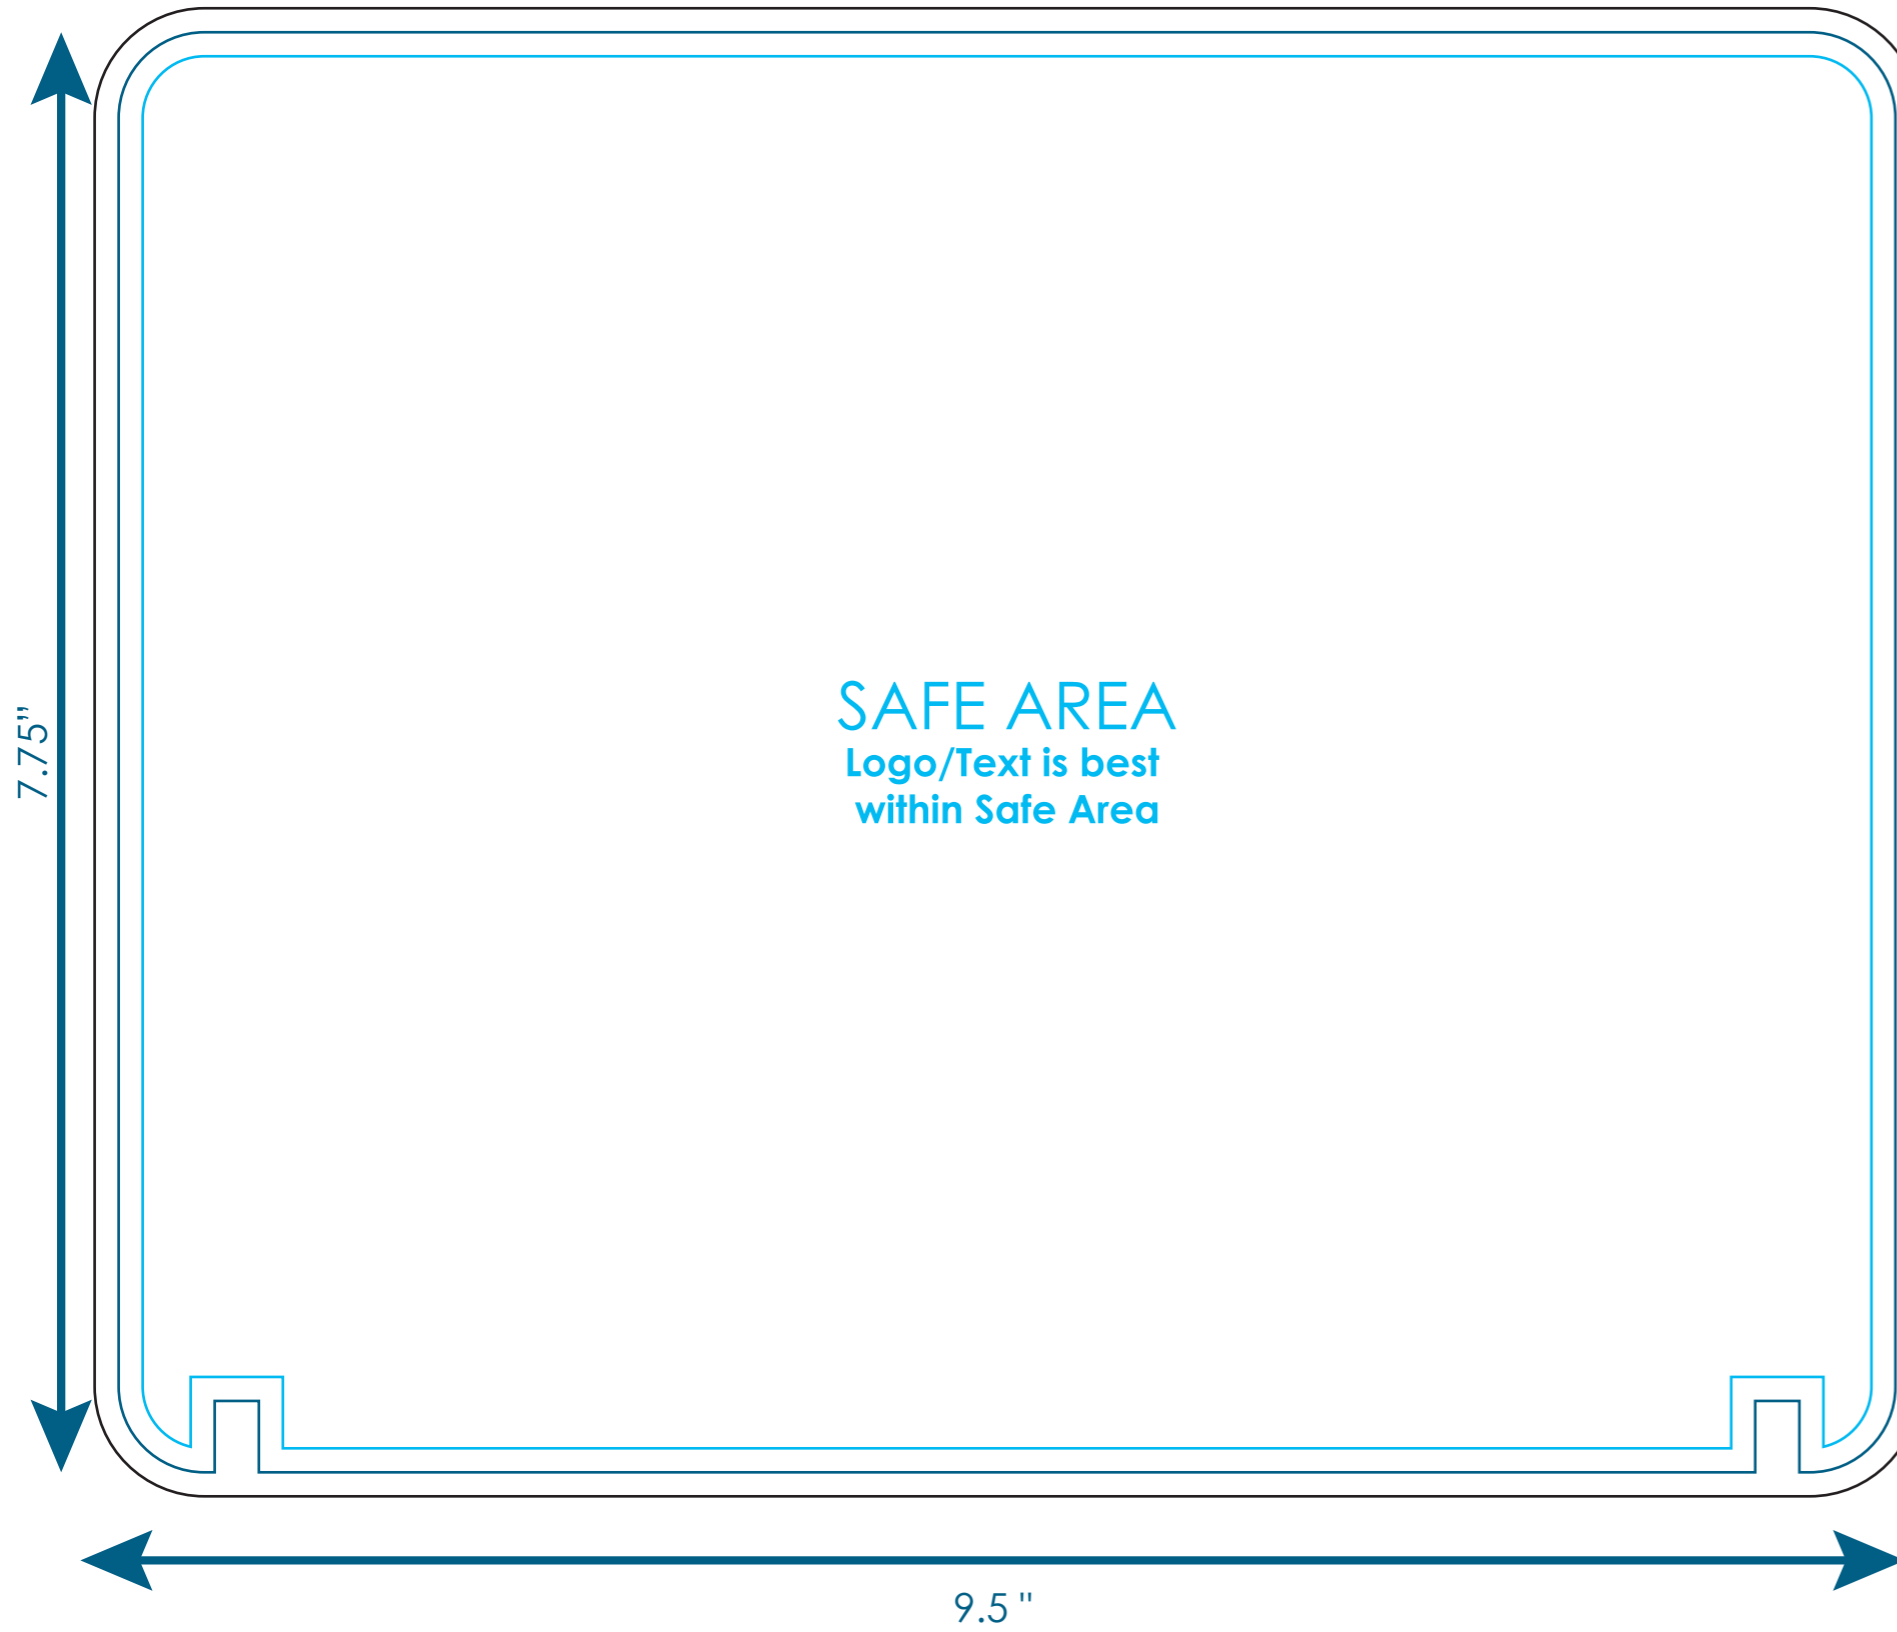

# Acrylic Dry Erase Memo Pad Premium

TTA048

**Final Product Size:** 9.5"x7.74"x.22" (WxHxD)

**Imprint size:** 9.5"x7.75" (WxH)

**Safe Area Size:** Front: 9"x7.25" (WxH)

## Important Product Notices

Keep text and important images within the safe area. Text and images outside of the safe area are likely to get trimmed off in finishing. Calendar will be white or black printed.

Font sizes less than 6pt may not print legibly.

**Art files must be saved at size: 9.5"x7.75" (WxH)**

Please select one:

Option 1

Option 2

BLACK  
CHALK  
MARKER

WHITE  
CHALK  
MARKER

Please select one:

Option 1

Option 2

FULL  
COLOR  
PRINT

CLEAR  
PRINT

	Safe Area
	Bleed Line
	Trim Line
	Obstruction Area