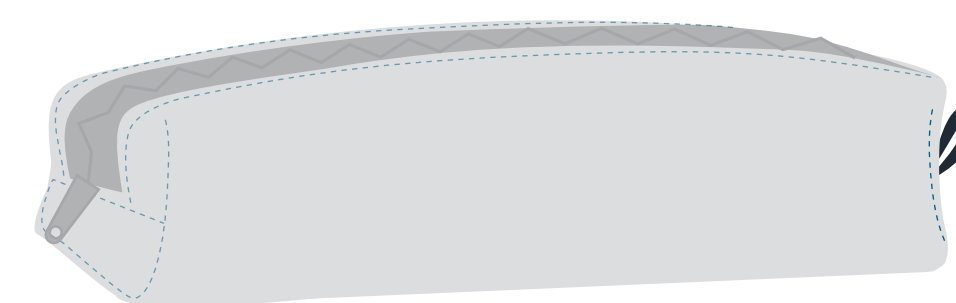

Premium Pencil Pouch

TLG023

Final product size is approx.: 10.5"x 3"x 2.5" (WxHxD)

Imprint size: 14.525"x 9.4" (WxH)

Safe area size: 8.5"x 7.5" (WxH)

Important Product Notices

Keep text and important images within the safe area. Text and images outside of the safe area are likely to get stitched over or trimmed off during production.

Font sizes less than 12pt may not print legibly.

Art files must be saved at size: 14.525"x 9.4" (WxH)

Zipper Color Options

Please select one:

Sewn Preview

	Safe Area		Bleed Line		Stitch Line		Trim Line		Fold Line		Obstruction Area
--	-----------	--	------------	--	-------------	--	-----------	--	-----------	--	------------------