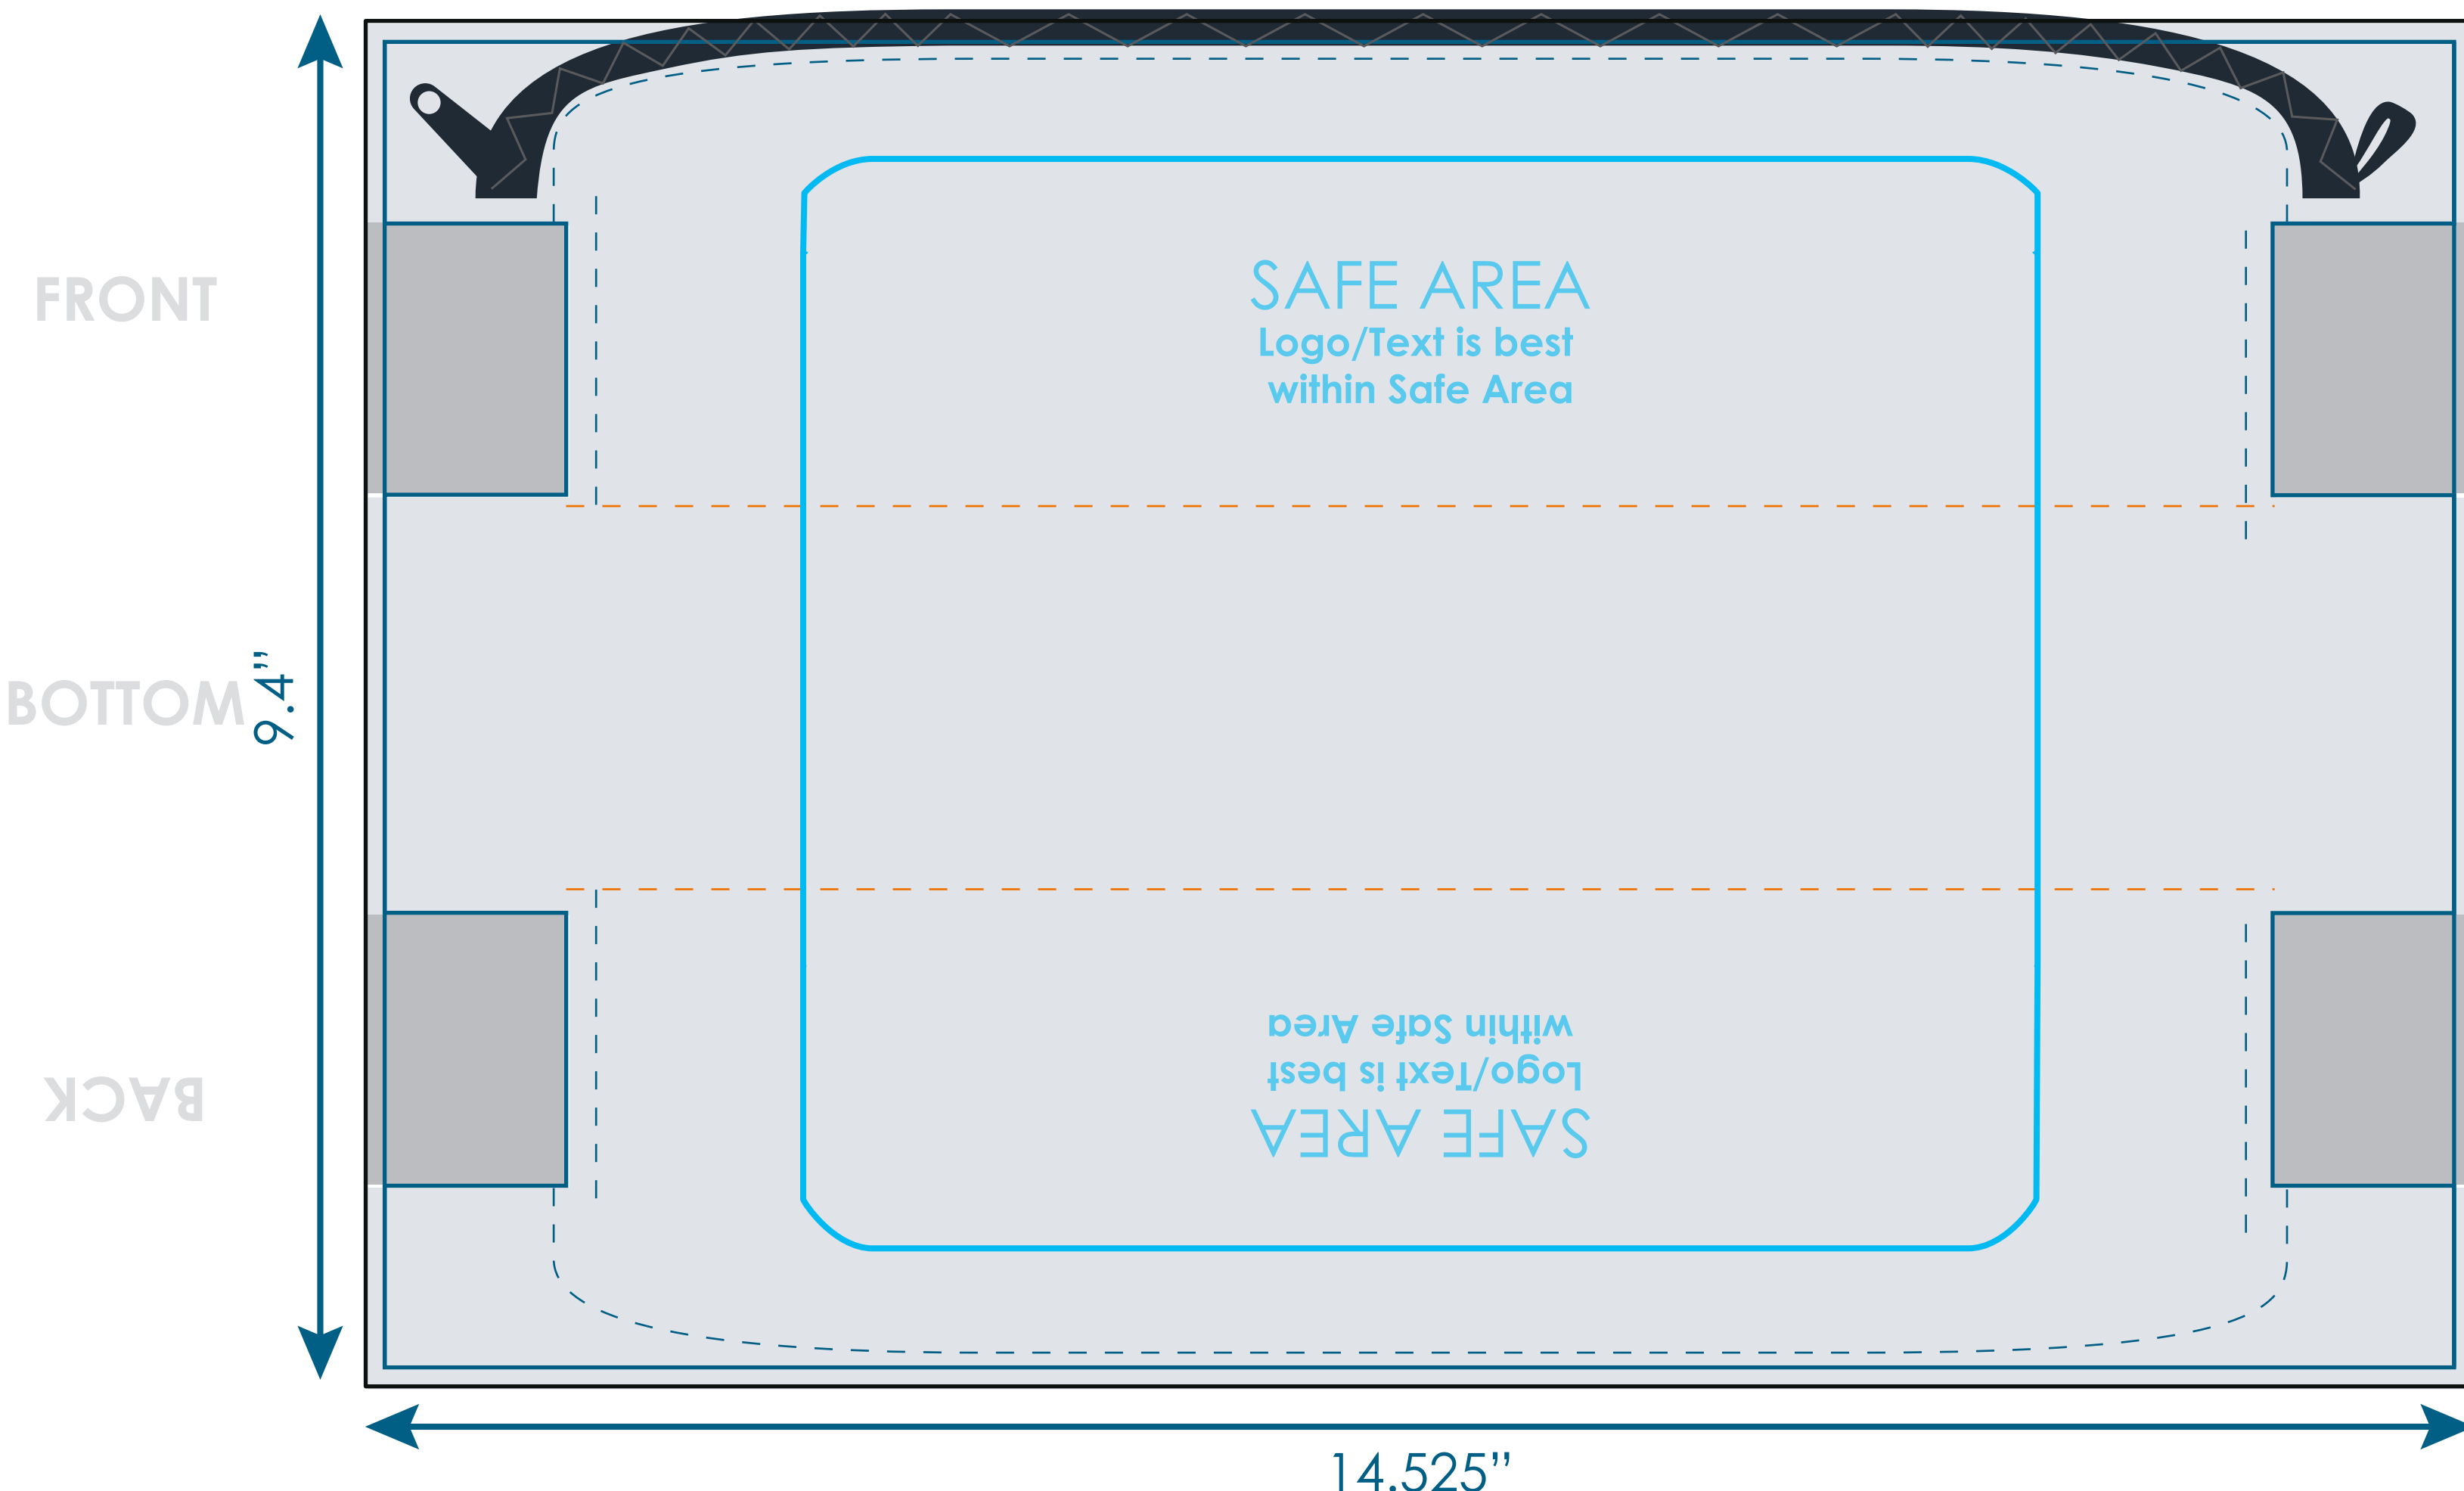

Premium Pencil Pouch

TLG023

Final product size is approx.: 10.5"x 3"x 2.5" (WxHxD)

Imprint size: 14.525"x 9.4" (WxH)

Safe area size: 8.5"x 7.5" (WxH)

Important Product Notices

Keep text and important images within the safe area. Text and images outside of the safe area are likely to get stitched over or trimmed off during production.

Supplied Artwork: Submit print ready artwork in vector format. Accepted file types are AI, EPS, PDF. All placed images MUST be at least 300dpi. All text must be outlined. Up to three PMS colors can be specified. All customer-submitted artwork must be sized at 100%.

Font sizes less than 12pt may not print legibly.

Art files must be saved at size: 14.525"x 9.4" (WxH)

Zipper Color Options

Please select one:

Sewn Preview

	Safe Area		Bleed Line		Stitch Line		Trim Line		Fold Line		Obstruction Area
--	-----------	--	------------	--	-------------	--	-----------	--	-----------	--	------------------