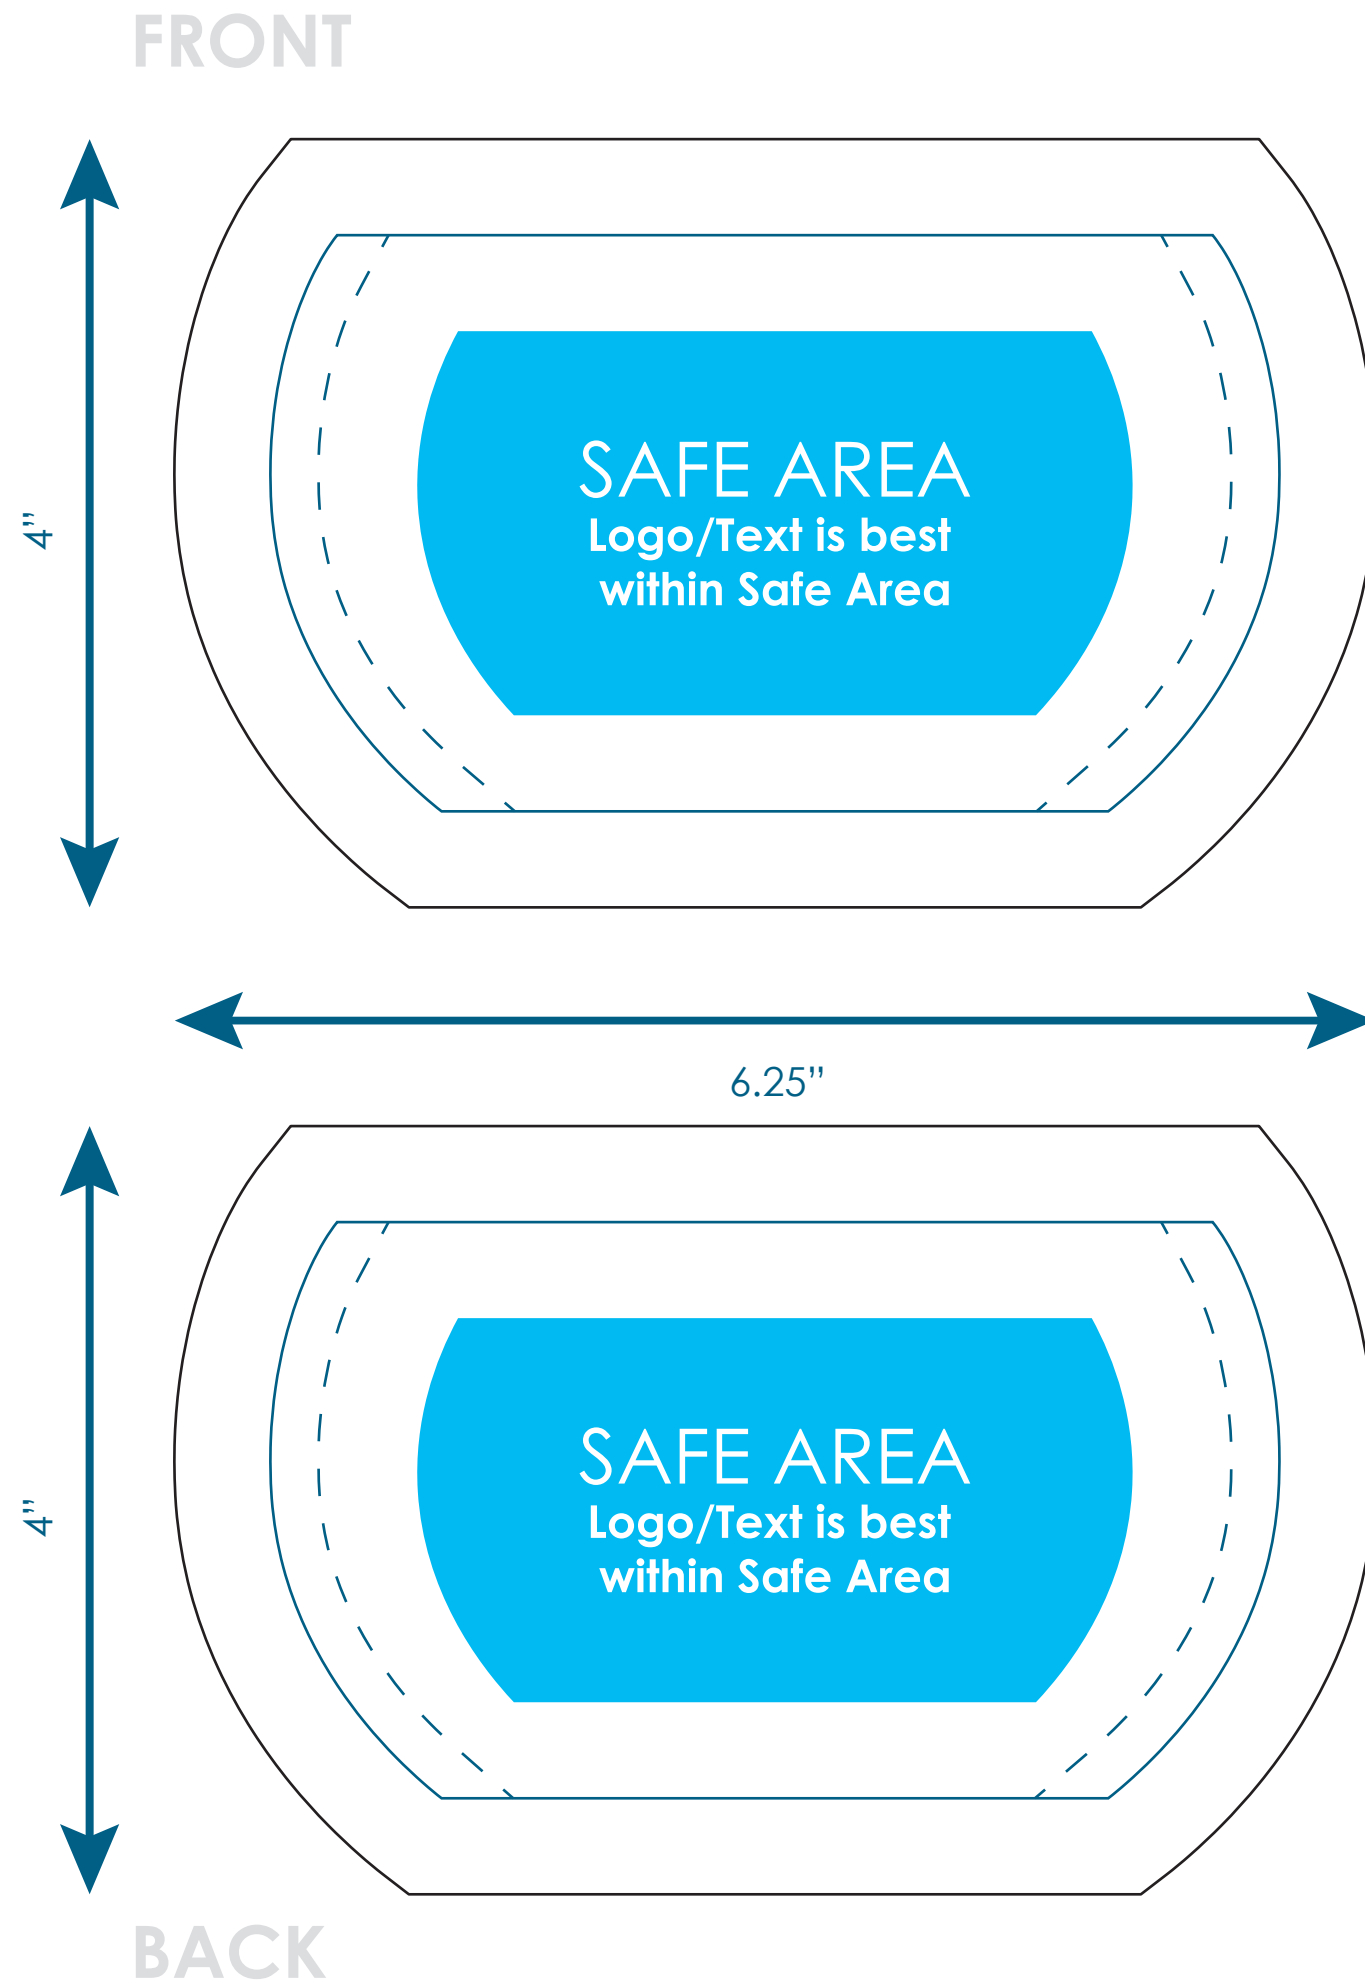

Feather LITE CHUGG Wine Glass Sleeve

FLT011

Final Product Size: 4.5"x3" (WxH)

Imprint size: 6.25"x4" (WxH)

Safe Area Size: 5.25"x3" (WxH)

Important Product Notices

Keep text and important images within the safe area. Text and images outside of the safe area are likely to get stitched over or trimmed off during production. Check artwork orientation for sides to print legibly right-side up.

Supplied Artwork: Submit print ready artwork in vector format. Accepted file types are AI, EPS, PDF. All placed images MUST be at least 300dpi. All text must be outlined. All customer-submitted artwork must be sized at 100%.

Font sizes less than 12pt may not print legibly.

Art files must be saved at size: 6.25"x4" (WxH)