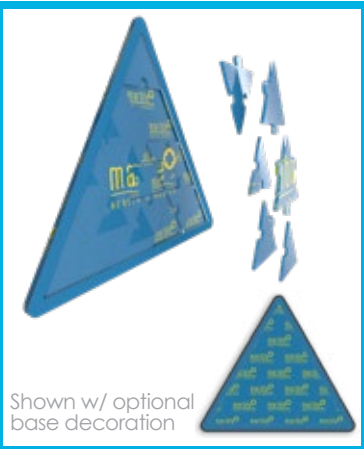

MADE IN
USA

Base Decoration
Optional
$0.40(V)

Shown w/ optional
base decoration

Full-color
Decoration