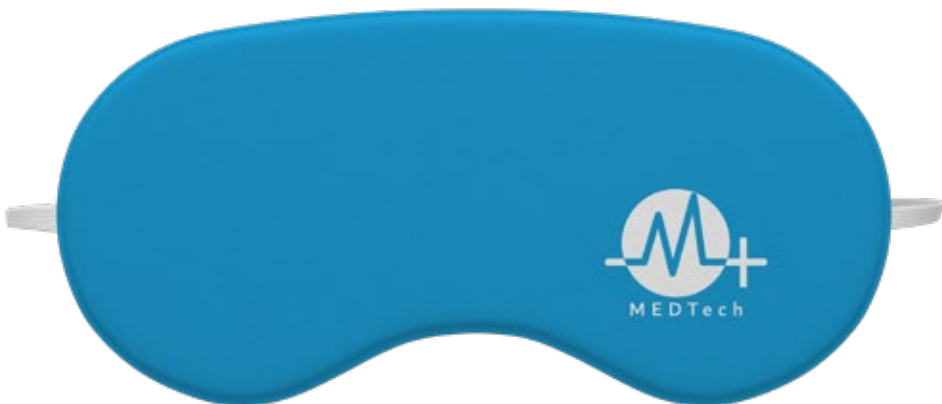

# FeatherLITE SLEEP MASK

FLT016

Experience the ideal slumber with our exceptional sleep mask solution! Crafted from our exclusive Featherlite™ Material, this mask aims to deliver unparalleled comfort, enabling users to drift off swiftly and effortlessly. Featuring vivid, full-color brand decoration, this sleep mask is an excellent promotional item for any company. The Featherlite material ensures a soft, breathable, and cozy experience while offering durability and longevity, guaranteeing that this sleep mask remains a lasting brand asset.

150	250	500	1,000	2,500
\$4.90	\$4.61	\$4.38	\$4.16	\$3.95 (USD)(C)

**Size**  
7"x3.25" (WxH)

**Imprint Area**  
7.58" X 3.73" (WxH)

**Safe Area**  
6.58" X 2.73" (WxH)

**Material**  
Polyester and unique sponge-like internal protective layer

**Less Than Minimum (LTM)**  
\$50.00(V)

Full-Color

Customizable

Expert Design

Machine Washable

Full-color outside & Cool Gray Inside

High-definition, full-color Decoration

Note: This item is handmade and may vary in size/shape