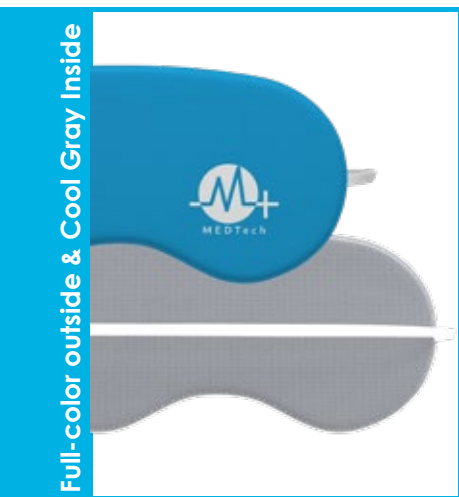

**Less Than Minimum (LTM)**  
\$50.00(V)

Full-Color

Customizable

Expert Design

Machine Washable

Full-color outside & Cool Gray Inside

High-definition, full-color Decoration

Note: This item is handmade and may vary in size/shape