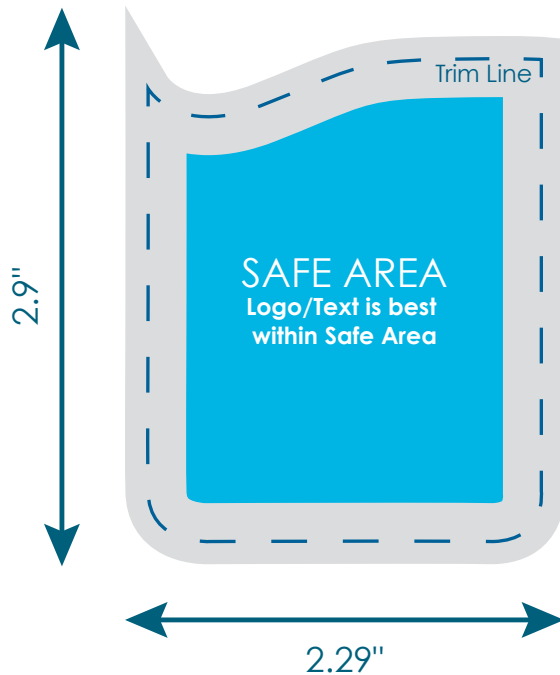

Valü Must Haves Gift Set

(BN0013)

The Minimalist™ Phone Wallet

TOY-PW

Final product size is approximately: 2.05"x2.51" (HxW)

Imprint size: 2.29"x2.9" (HxW)

Safe area size: 1.65"x2.11" (HxW)

Important Product Notices

Keep text and important images within the safe area. Text and images outside of the safe area are likely to get trimmed off during production.

Supplied Artwork: Submit print ready artwork in vector format. Accepted file types are AI, EPS, PDF. All placed images MUST be at least 300dpi. All text must be outlined. Up to three PMS colors can be specified. All customer-submitted artwork must be sized at 100%.

Font sizes less than 10pt may not print legibly.

Art files must be saved at size: 2.29"x2.9" (HxW)