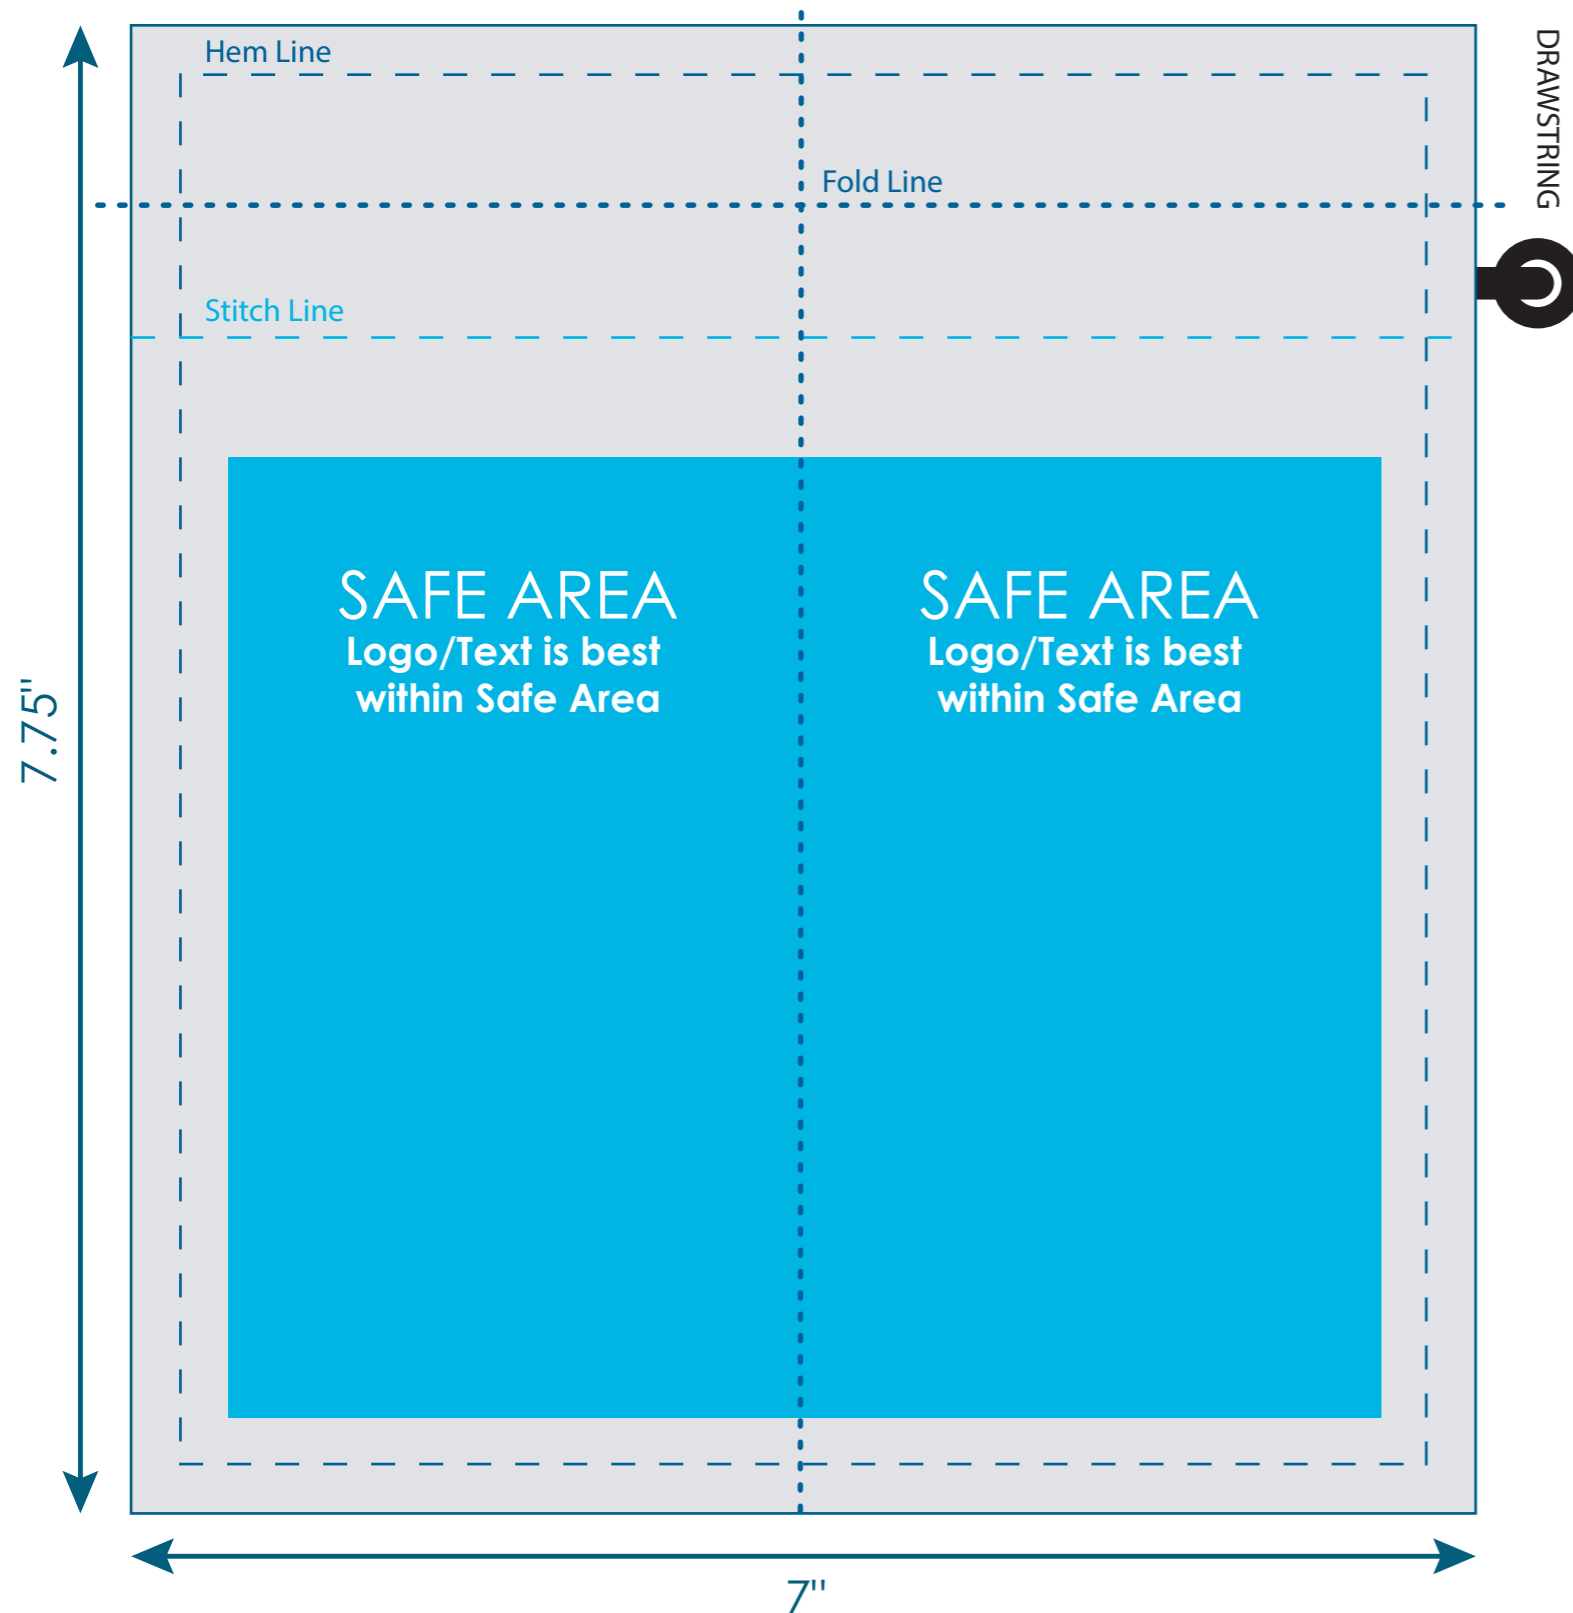

Valü Must Haves Gift Set

(BN0013)

Smart Pouch Thin Microfiber Storage & Cleaning Pouch

TOY-EPT1

Final product size is approximately: 3.25"x6.5" (WxH)

Imprint size: 7"x7.75" (WxH)

Safe area size: 6"x5" (WxH)

Important Product Notices

Keep text and important images within the safe area. Text and images outside of the safe area are likely to get stitched over or trimmed off during production.

Supplied Artwork: Submit print ready artwork in vector format. Accepted file types are AI, EPS, PDF. All placed images MUST be at least 300dpi. All text must be outlined. Up to three PMS colors can be specified. All customer-submitted artwork must be sized at 100%.

Font sizes less than 12pt may not print legibly.

Art files must be saved at size: 7"x7.75" (WxH)