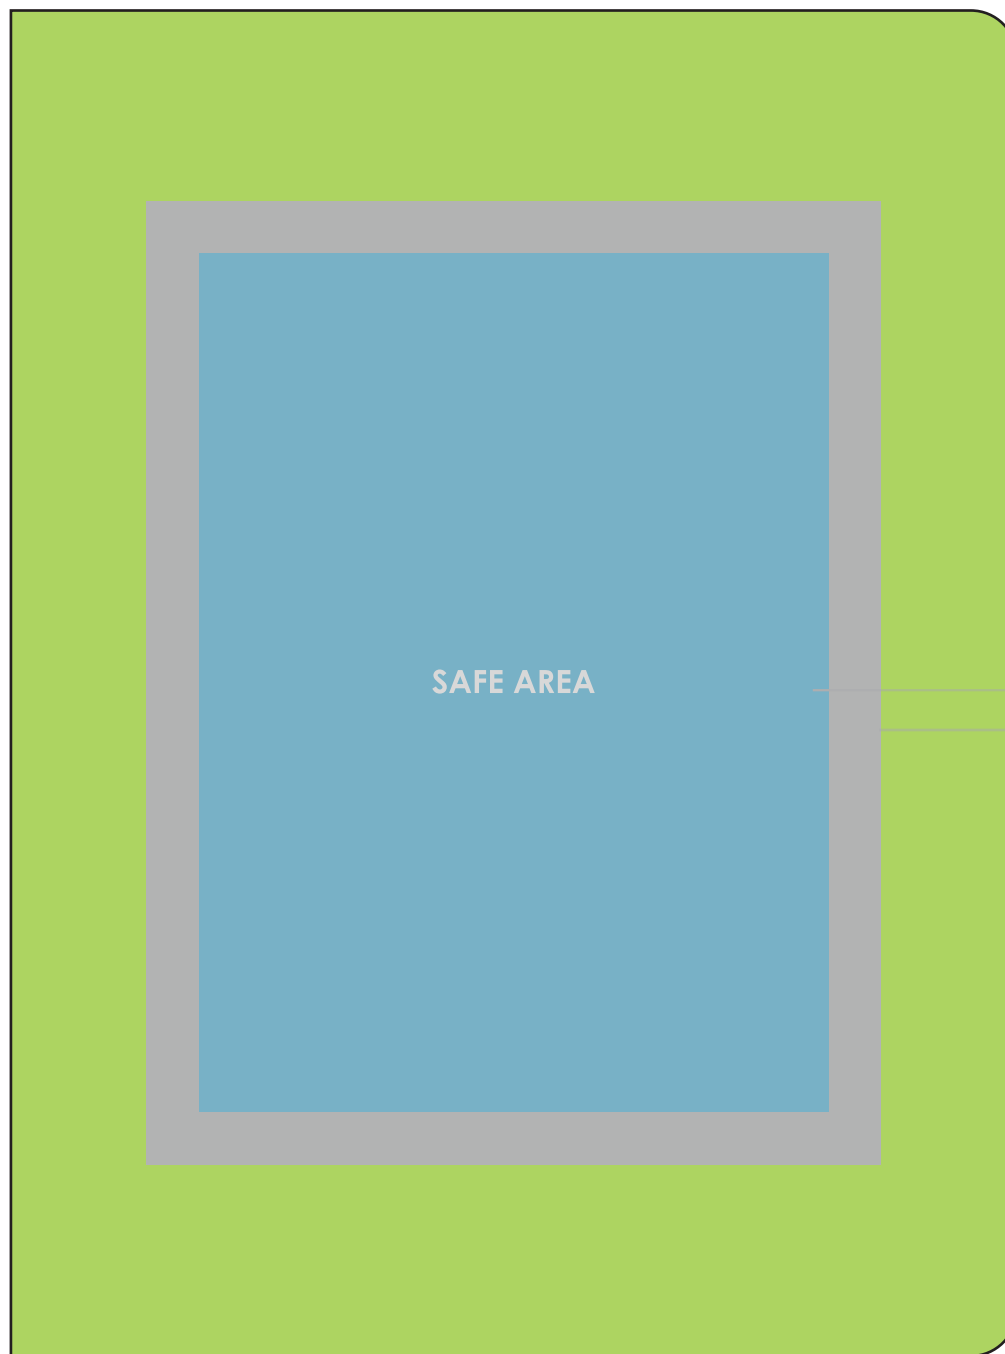

Writing Journal

HBS001 - Full Cover Decoration

Final product size is approximately: 5.2"x7.0"x0.50" (WxHxD)

Imprint size: 3.82"x5.02" (WxH)

Safe area size: 3.28"x4.47" (WxH)

Important Product Notices

Keep text and important images within the safe area. Text and images outside of the safe area are likely to get trimmed off during production.

Supplied Artwork: Submit print ready artwork in vector format. Accepted file types are AI, EPS, PDF. All placed images **MUST** be at least 300dpi and embedded. All text must be outlined. All customer-submitted artwork must be sized at 100%.

Font sizes less than 6pt may not print legibly.

Art files must be saved at size: 3.82"x5.02" (WxH)

☒ Product Color Choice:

White

Blue

Red

Black

Kelly Green

Gray

Important Product Notice

- Products are NOT shown at actual size.
- Full-Color CMYK Process is used in the production of this product. We cannot guarantee PMS Color Matches. PMS color(s) requested are for point of reference ONLY.
- To ensure strict color guidelines are met, please order a Preproduction Sample.

- This product is handmade and may vary in size. Slight variance in size and/or image alignment may occur.
- Toddy Gear manufactures its products in USA, Mexico, and China. Toddy Gear reserves the right to manufacture in any of its facilities unless instructed otherwise in writing.

- The colors represented on this proof are NOT exact matches to the final product as both digital screens and desktop printers do not accurately represent color printed on the product.
- Color(s) may vary slightly from order to order.