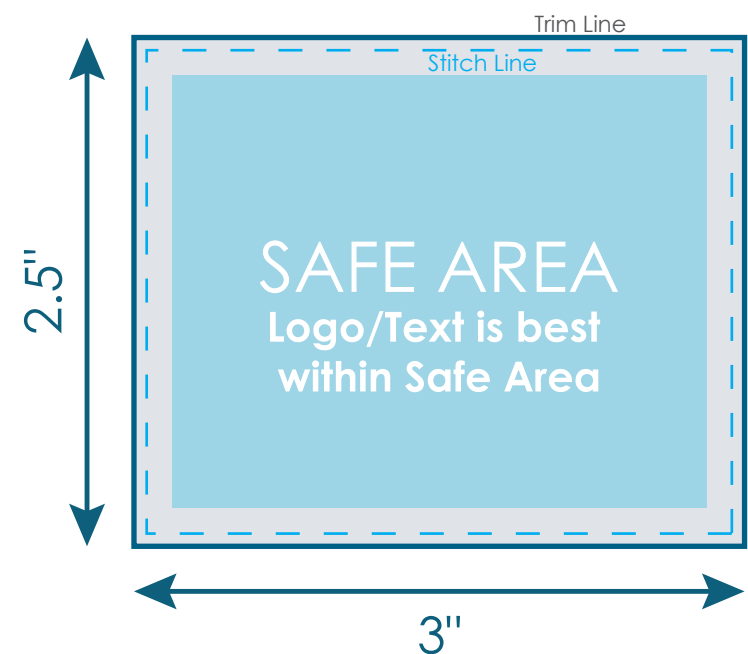

FOLDED

Pocket Toddy (Folded View)

Final product size is approximately: 2.38"x2.88" (WxH)

Imprint size: 2.5"x3" (WxH)

Safe area size: 2.13"x2.63" (WxH)

Important Product Notices

Keep text and important images within the safe area. Text and images outside of the safe area are likely to get trimmed off during production.

Supplied Artwork: Submit print ready artwork in vector format. Accepted file types are AI, EPS, PDF. All placed images MUST be at least 300dpi. All text must be outlined. Up to three PMS colors can be specified. All customer-submitted artwork must be sized at 100%.

Font sizes less than 12pt may not print legibly.

Art files must be saved at size: 2.5"x3" (WxH)

Plush Colors Options

Please select one: ✓

Hem Colors Options

Please select one: ✓