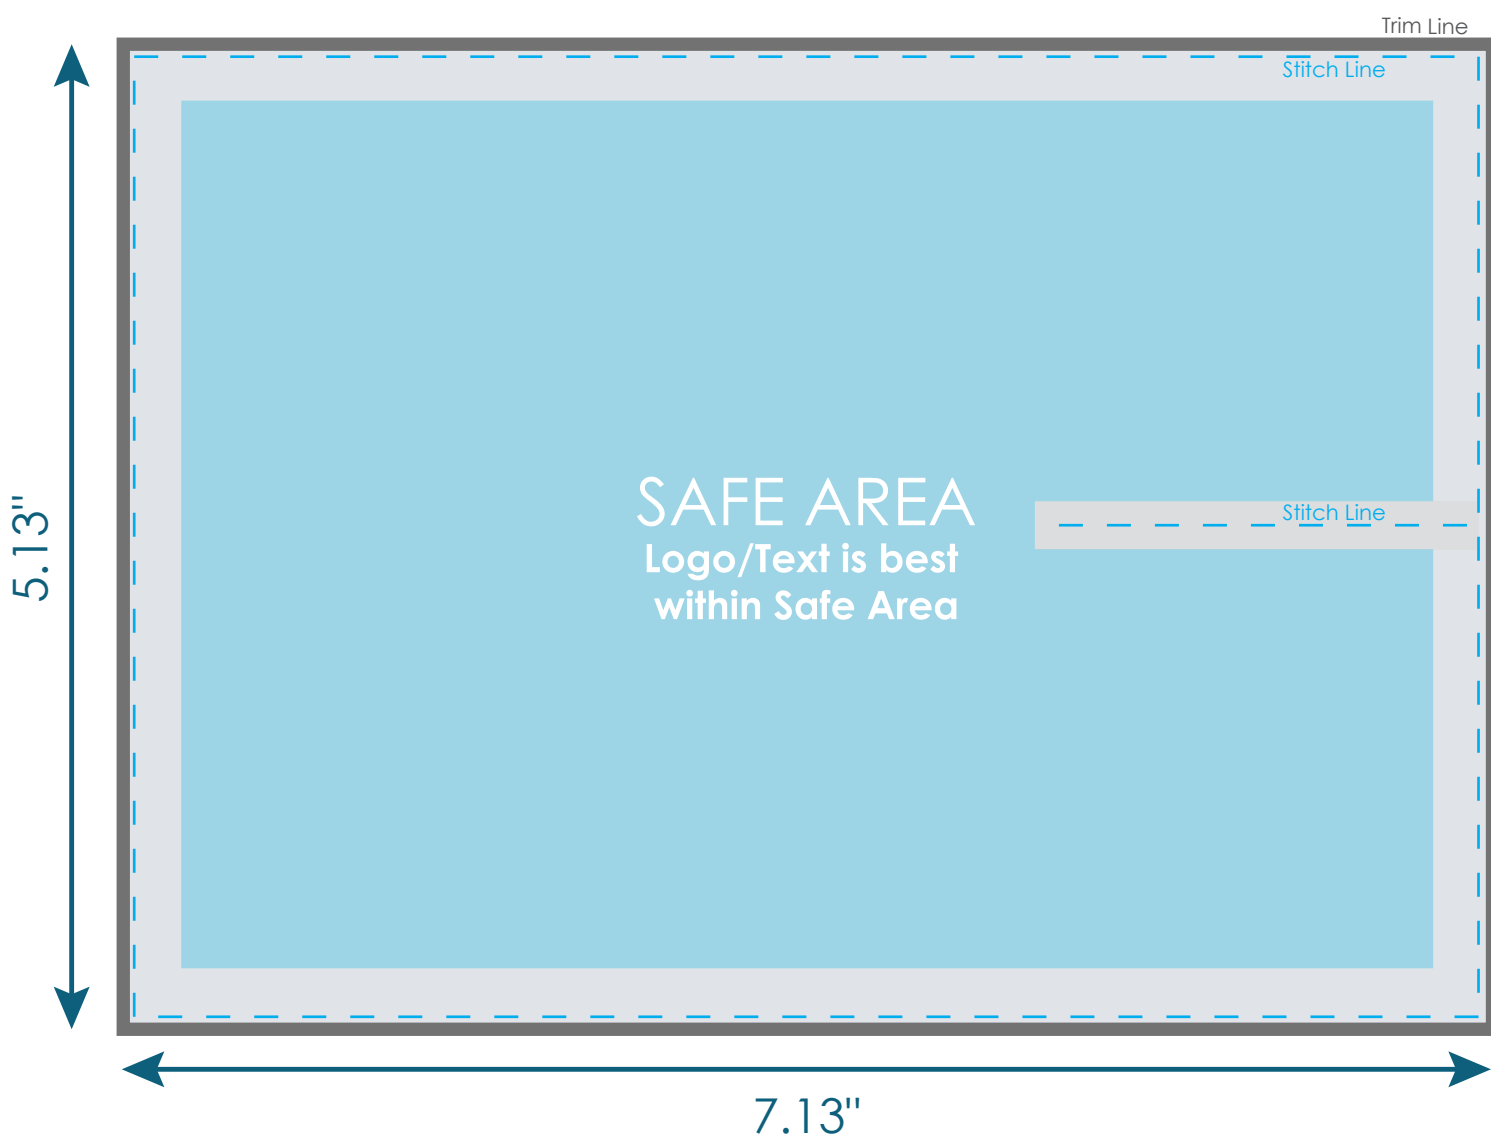

OPEN

Pocket Toddy

Final product size is approximately: 5"x7" (WxH)

Imprint size: 5.13"x7.13" (WxH)

Safe area size: 4.5"x6.5" (WxH)

Important Product Notices

Keep text and important images within the safe area. Text and images outside of the safe area are likely to get trimmed off during production.

Font sizes less than 12pt may not print legibly.

Art files must be saved at size: 5.13"x7.13" (WxH)

FOLDED

Pocket Toddy (Folded View)

Final product size is approximately: 2.38"x2.88" (WxH)

Imprint size: 2.5"x3" (WxH)

Safe area size: 2.13"x2.63" (WxH)

Important Product Notices

Keep text and important images within the safe area. Text and images outside of the safe area are likely to get trimmed off during production.

Font sizes less than 12pt may not print legibly.

Art files must be saved at size: 2.5"x3" (WxH)

Plush Colors Options

Please select one: ✓

Hem Colors Options

Please select one: ✓