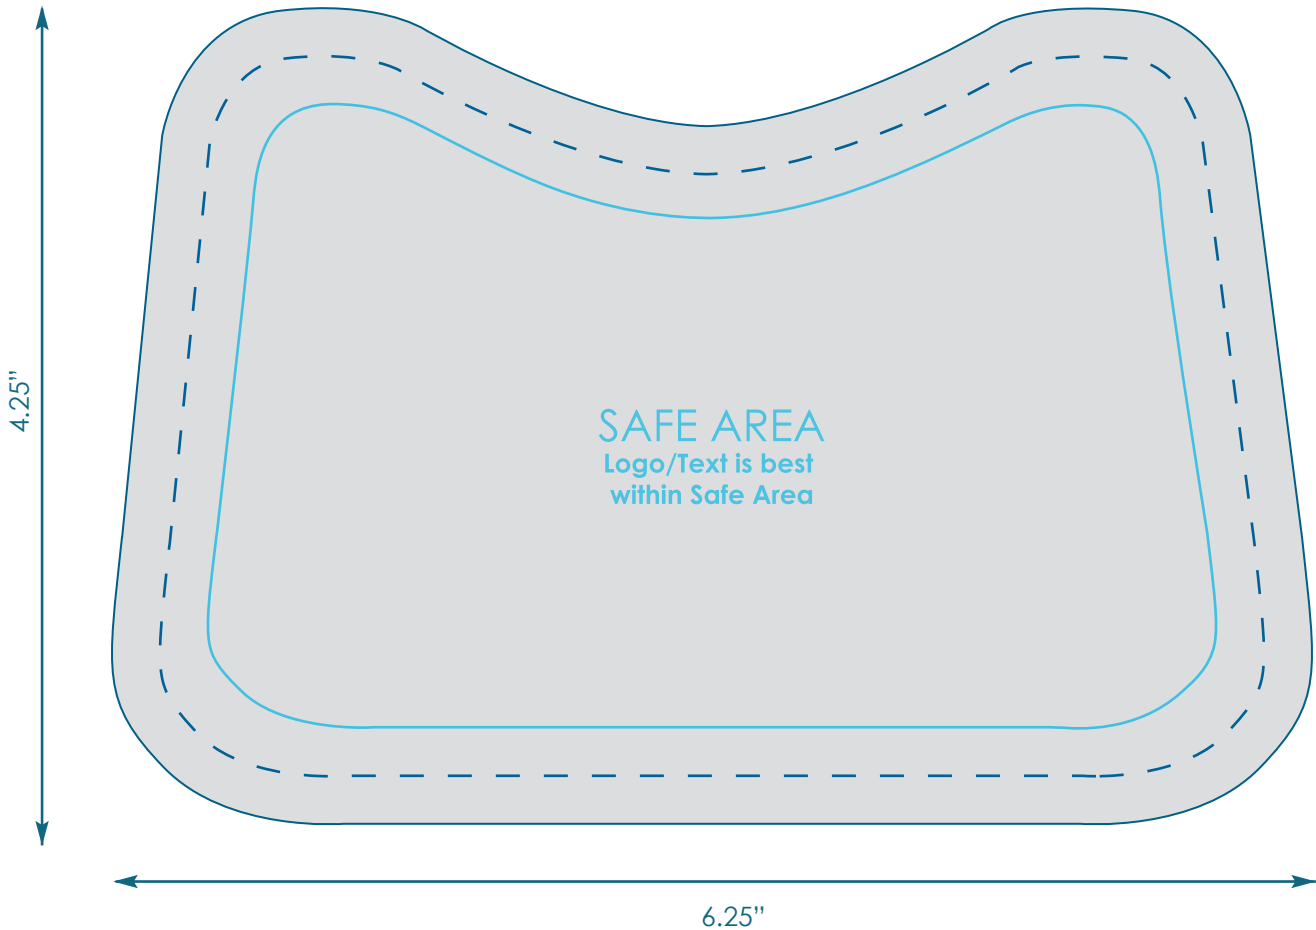

TTA090

Final Product Size: 17.5"x 5"x .22" (WxHxD)

Imprint size: 17.7"x 5.2" (WxH)

Safe Area Size: Front: 17"x 4.5" (WxH)

Important Product Notices

Keep text and important images within the safe area. Text and images outside of the safe area are likely to get trimmed off in finishing.

Imprint size: 18"x4.5" (WxH)

Safe area size: 15"x1.5" (WxH)

Important Product Notices

Keep text and important images within the safe area. Text and images outside of the safe area are likely to get stitched over or trimmed off during production.

Font sizes less than 12pt may not print legibly.

Art files must be saved at size: 18"x4.5" (WxH)

Plush Colors Options Please select one: ✓

	Safe Area
	Bleed Line
	Stitch Line
	Fold Line
	Trim Line
	Obstruction

Smart Rest Mouse

TOY-R

Final product size is approximately: 6.25"x4.25" (WxH)

Imprint size: 6.25"x4.25" (WxH)

Safe area size: 5.25"x3.25" (WxH)

Important Product Notices

Keep text and important images within the safe area. Text and images outside of the safe area are likely to get stitched over or trimmed off during production.