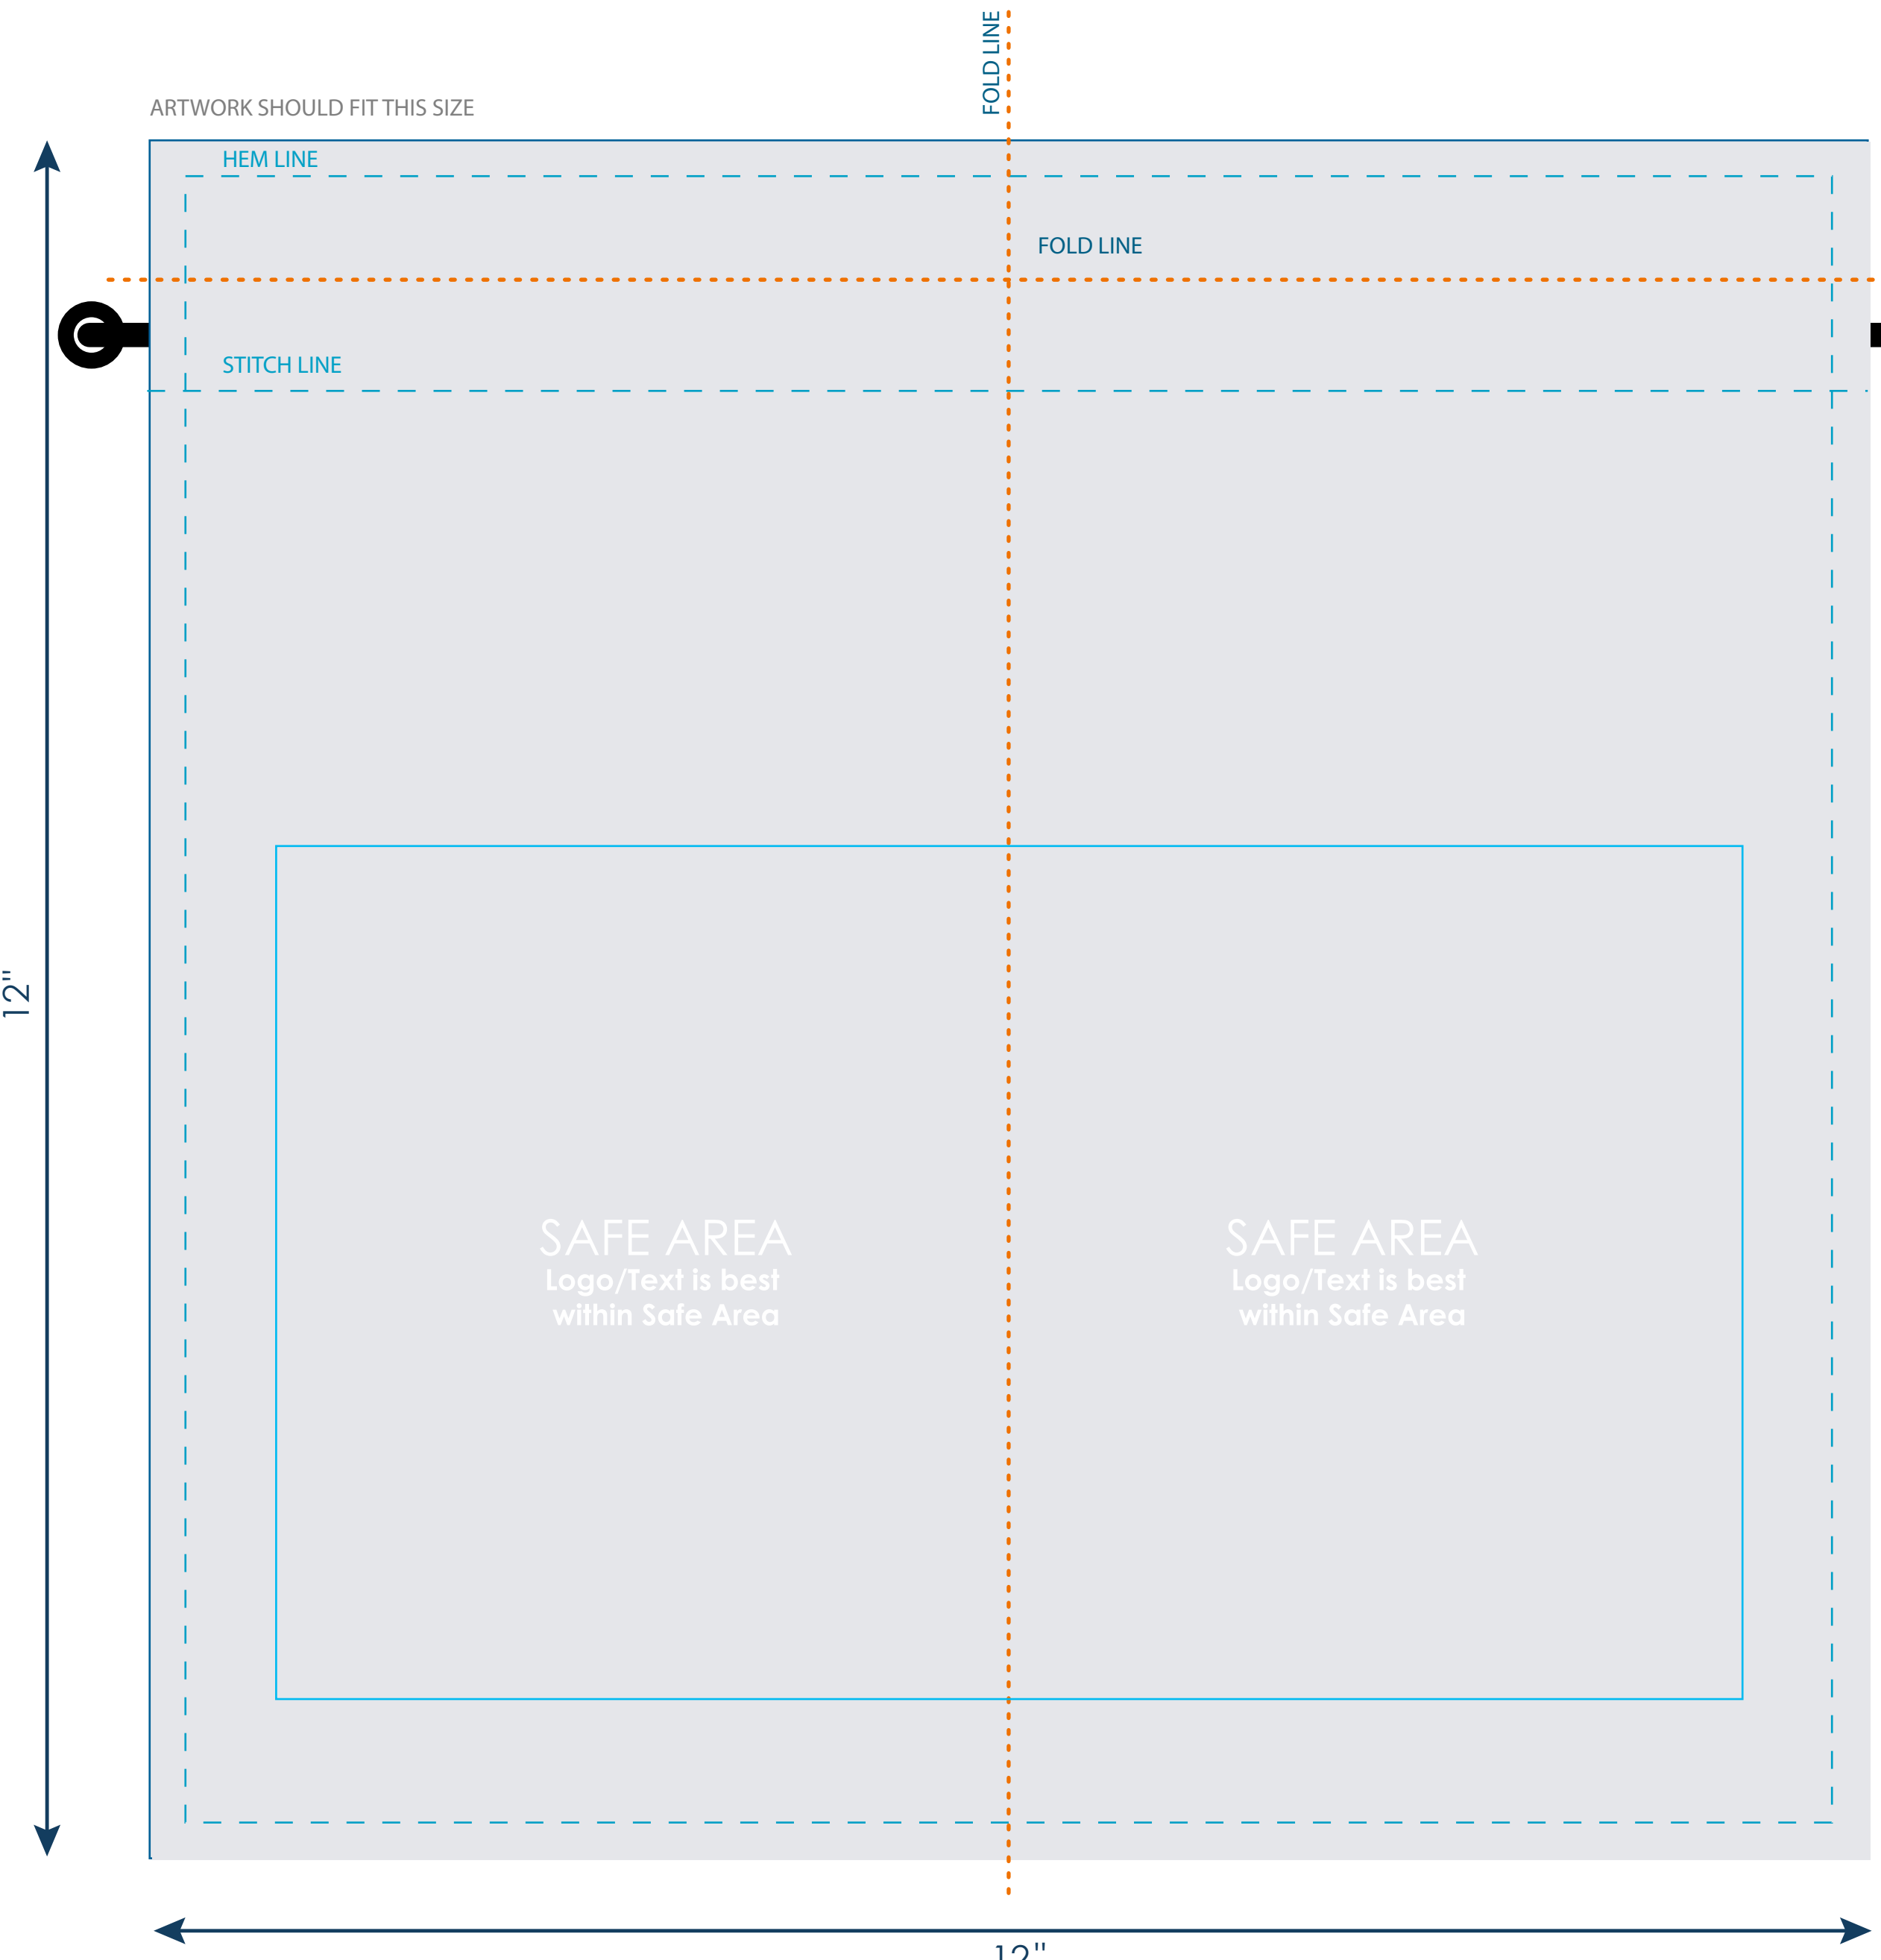

ARTWORK SHOULD FIT THIS SIZE

Smart Pouch Premium Microfiber Storage & Cleaning Pouch TOY-EP3

Final product size is approximately: 5.5"x 10" (WxH)

Imprint size: 12"x 12" (WxH)

Safe area size: 10.24"x 5.95" (WxH)

DRAWSTRING

Important Product Notices

Keep text and important images within the safe area. Text and images outside of the safe area are likely to get stitched over or trimmed off during production.

Supplied Artwork: Submit print ready artwork in vector format. Accepted file types are AI, EPS, PDF. All placed images MUST be at least 300dpi. All text must be outlined. Up to three PMS colors can be specified. All customer-submitted artwork must be sized at 100%.

Font sizes less than 12pt may not print legibly.

Art files must be saved at size: 12"x 12" (WxH)

Plush Colors Options

Please select one: ✓