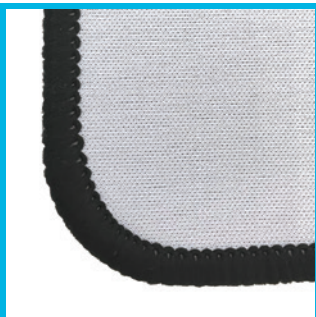

### Production Time

Up to 10 business days from proof approval

Superfine surface weave

Full-color decoration

Crafted edges ensure pad remains flat

Anti-slip rubberized base

Full-Color

Customizable