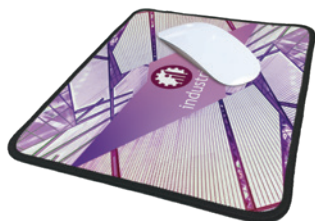

Superfine surface weave